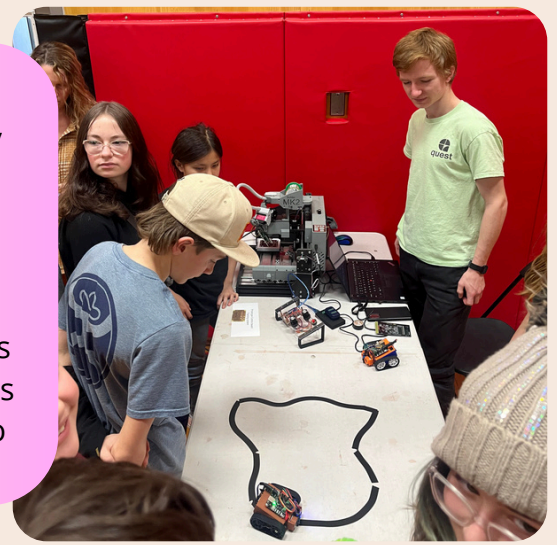

CORY DUCE

As an Electrical Engineer, Cory delivered an incredible presentation on being an electrician with organized demonstrations, different stations with tangible materials explaining how electricity works and the cool things you can do with it!